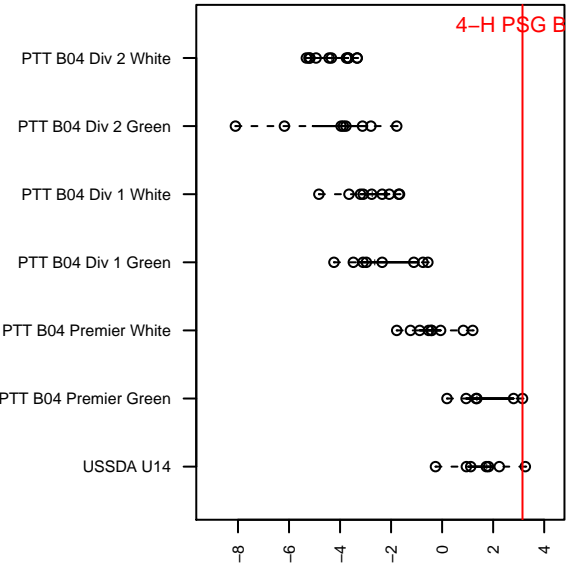

# 4-H PSG B04

, OR  
 B04 total strength=1604  
 attack=11.4 defense=23.08  
 fall league = PTT B04 Premier Green  
 spr league = Spr OYS B04 Premier Green  
 notes= Hector 2016

alt names used:  
 4-H 04B PSG  
 4H PSG 04 BOYS  
 4-H 04B PSG

Venues played:  
 2016 OYS State Cup B04  
 2017 Clash At the Border Super  
 2017 PTT B04 Premier Green  
 2017 Spr OYS B04 Premier Green

**4-H PSG B04**  
 Dots are actual minus expected GF (blue circles) and GA (red triangles).  
 Blue line is smoothed change in attack strength. Red is smoothed change in defense strength.

**attack and defense variance (black dot)  
relative to other teams  
and top 10 in region**

**attack and defense rating  
relative to others at age  
and all opponents in last 13 months**

**Performance relative to 13 month average**